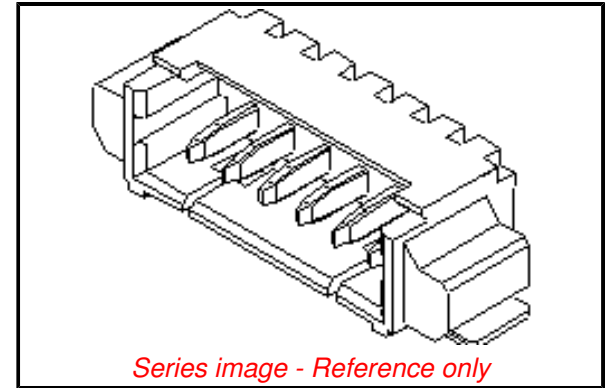

Documents:

[3D Model](#) [Packaging Specification SPK-53261-002-001 (PDF)](#)
[Drawing (PDF)](#) [RoHS Certificate of Compliance (PDF)](#)
[Product Specification PS-51021-024-001 (PDF)](#)

Agency Certification

CSA LR19980
UL E29179

General

Product Family PCB Headers
Series [53261](#)
Application Signal, Wire-to-Board
Current Derating Order No 987651-3691
Overview [PicoBlade Connector System](#)
Product Name PicoBlade
UPC 822348164219

Physical

Breakaway No
Circuits (Loaded) 8
Circuits (maximum) 8
Color - Resin Natural
Durability (mating cycles max) 30
First Mate / Last Break No
Flammability 94V-0
Glow-Wire Capable No
Guide to Mating Part Yes
Keying to Mating Part None
Lock to Mating Part Yes
Mated Height 3.40mm
Material - Metal Phosphor Bronze
Material - Plating Mating Tin
Material - Plating Termination Tin
Material - Resin High Temperature Thermoplastic
Net Weight 239.000/mg
Number of Rows 1
Orientation Right Angle
PCB Locator No
PCB Retention Yes
Packaging Type Embossed Tape on Reel
Pitch - Mating Interface 1.25mm
Plating min - Mating 1.016µm
Plating min - Termination 1.016µm
Polarized to PCB Yes
Shrouded Fully
Stackable No
Temperature Range - Operating -40°C to +85°C
Termination Interface: Style Surface Mount

Electrical

Current - Maximum per Contact 1.0A

EU ELV

Not Relevant

EU RoHS

Compliant

REACH SVHC

Not Contained Per -
ED/30/2017 (7 July
2017)

Halogen-Free

Status

Not Low-Halogen

**Need more information on product
environmental compliance?**

Email productcompliance@molex.com
Please visit the [Contact Us](#) section for any
non-product compliance questions.

China ROHS	Green Image
ELV	Not Relevant
RoHS Phthalates	Not Contained

Search Parts in this Series

[53261](#) Series

Mates With

PicoBlade Housing [51021](#)
PicoBlade
Cable Assembly [15134](#)